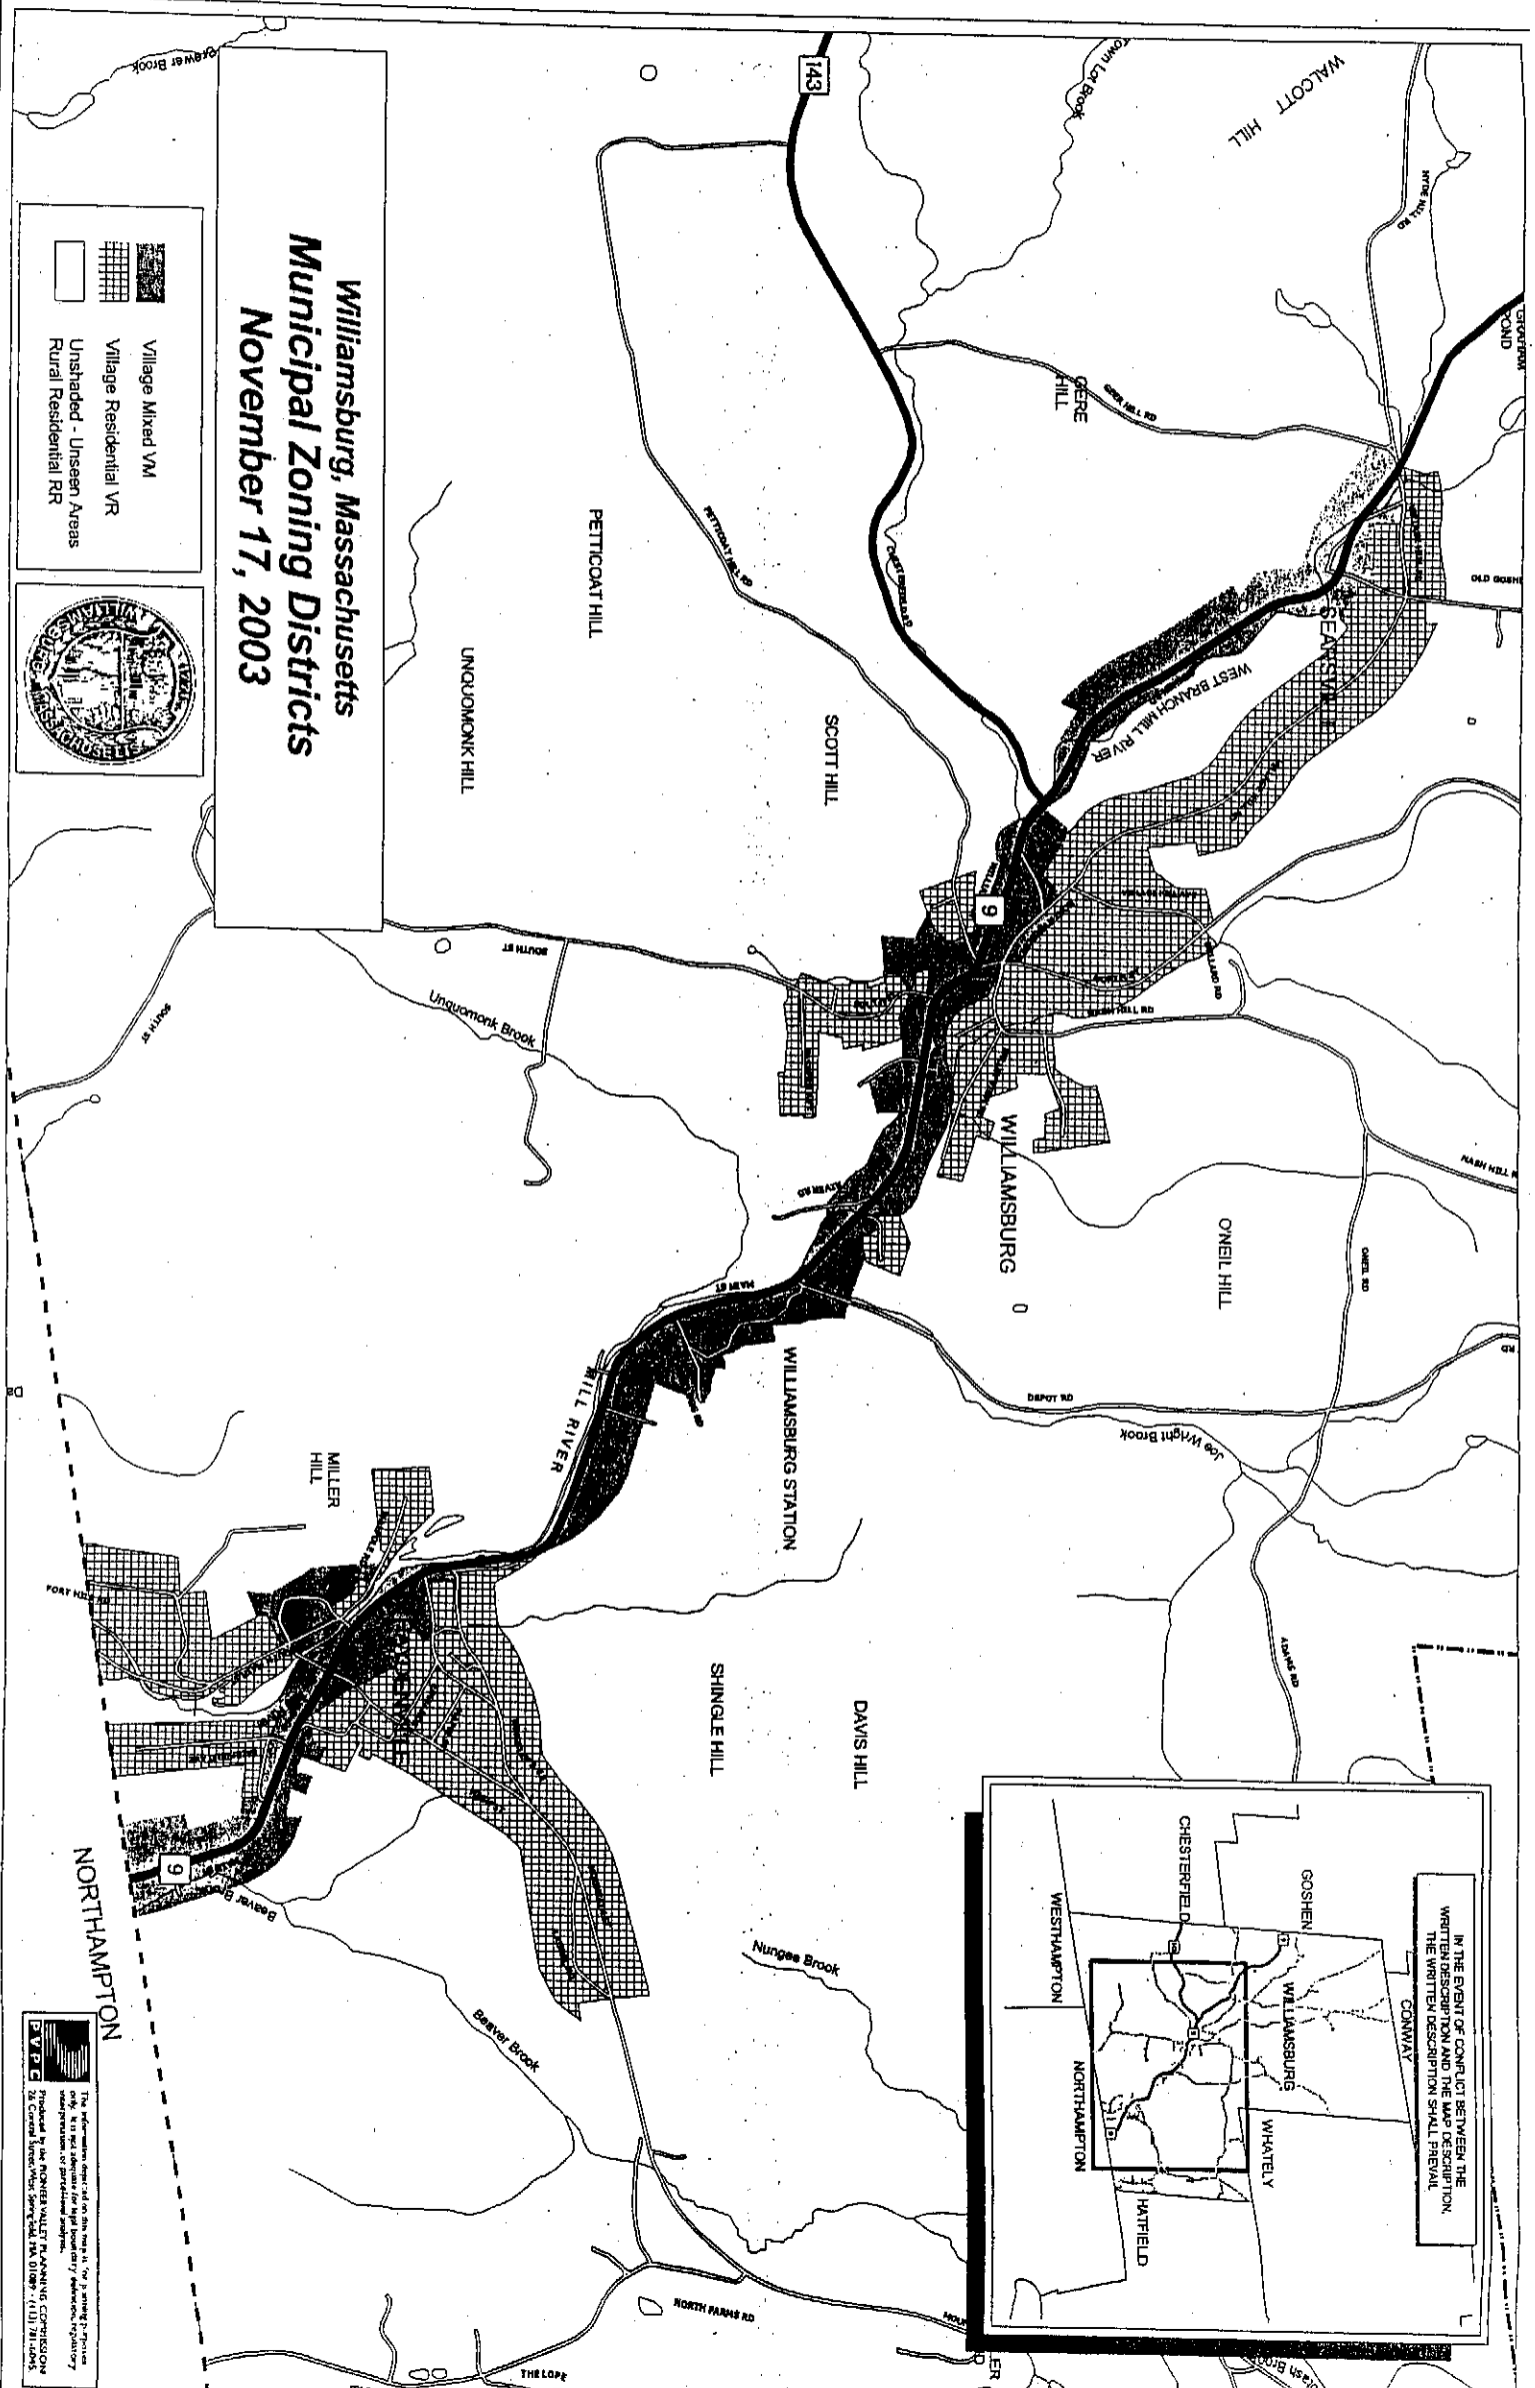

**Williamsburg, Massachusetts
Municipal Zoning Districts
November 17, 2003**

- Village Mixed VM
- Village Residential VR
- Unshaded - Unseen Areas
- Rural Residential RRR

NORTHAMPTON